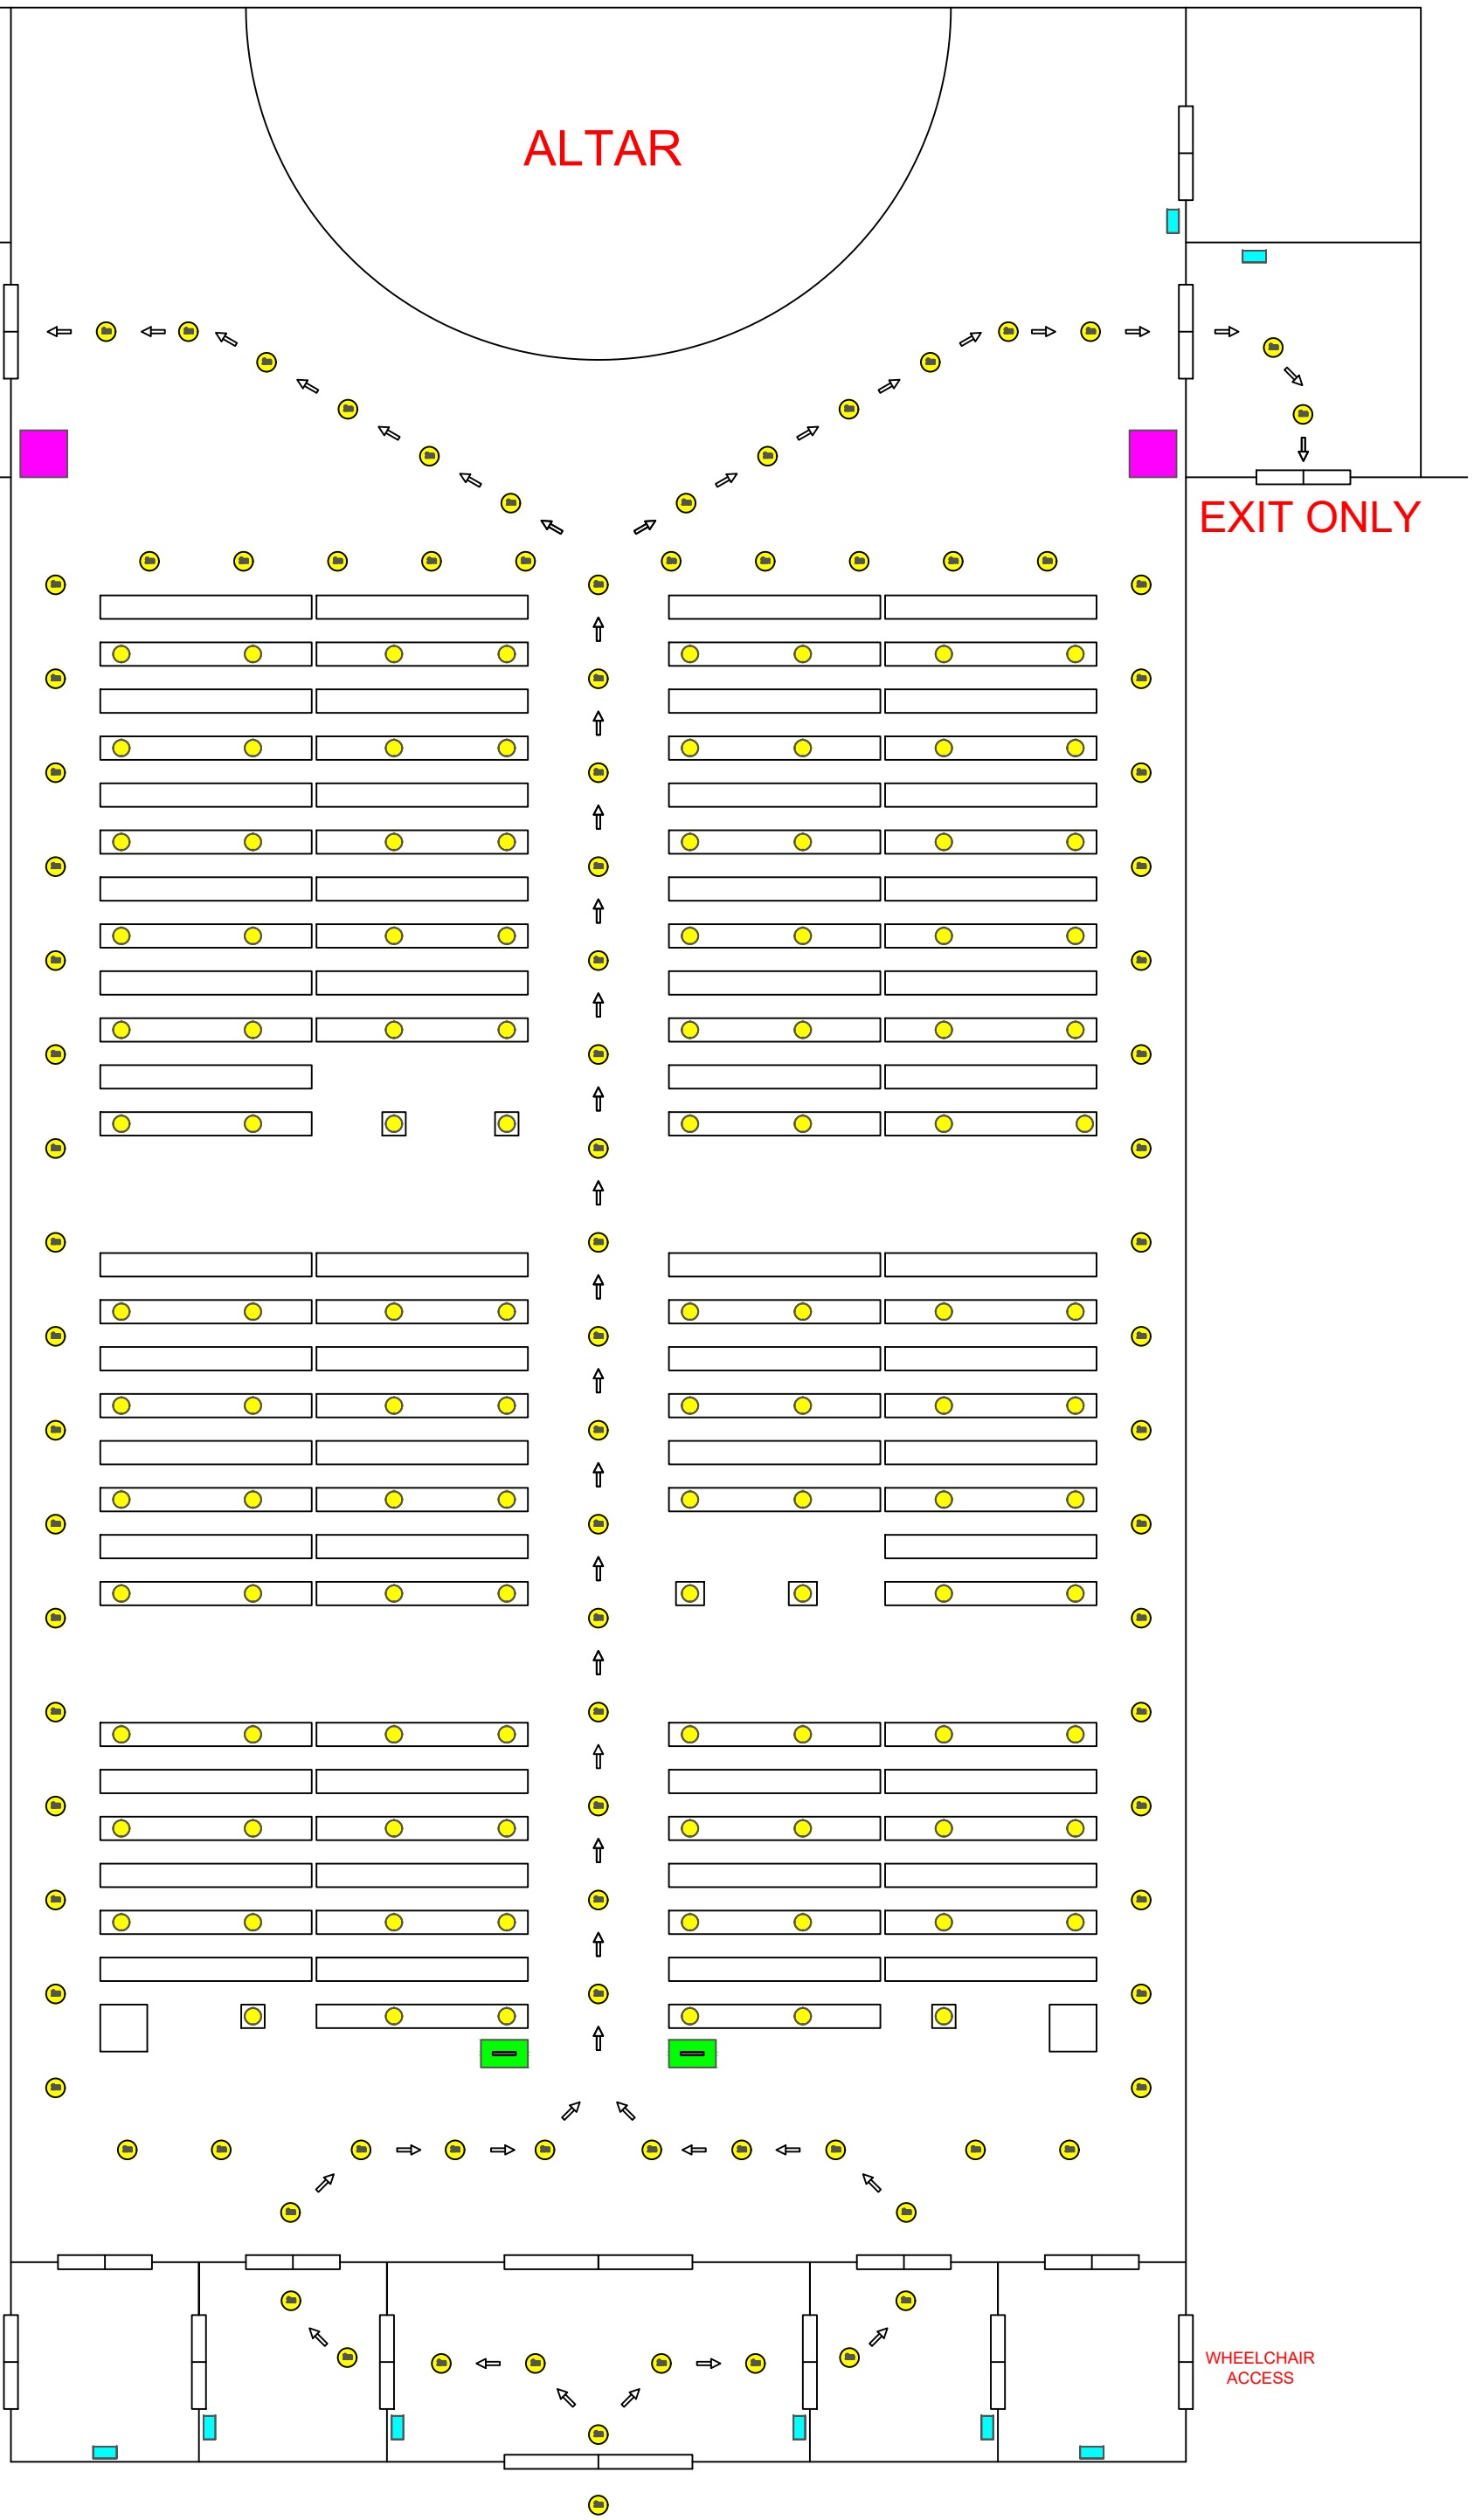

ALTAR

EXIT ONLY

EXIT ONLY

- HAND SANITISER
- COLLECTION BASKET
- SAFE
- 2m SOCIAL DISTANCE
- TABLE

ENTRANCE ONLY

SOCIAL DISTANCING

WHEELCHAIR ACCESS